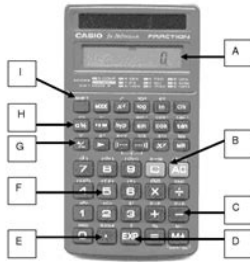

The Casio fx-260 Solar Calculator Guide

1. **A** - Display panel—"DEG" should appear at the top-center of the screen
   B - Clear and All Clear keys are shown in red
   C - Basic operation keys for addition, subtraction, multiplication, division, and equal
   D - EXP—Displays the most commonly used number for pi—3.141592654
   E - Decimal point
   F - Number or digit keys
   G - Four keys to remember:
   - +/- changes a positive number to a negative
   - 1/x reciprocal key
   - (open parentheses
   -) close parentheses**H** - a/b/c - Fraction key
   I - Two keys to remember:
   - Shift—use in combination with another key
   - x²—squares a number or with the shift key calculates square root

KAWASAKI Wheel Loader Results IS TO BE MADE Baytown, TX Kawasaki 70ZIV complete service shop manual, 1987 2004 LOT 2 Kawasaki SERVICE BULLETINS FOR COST SHOP MANUALS, LOT 82C Kawasaki ZV ZV 2. Download Casio Calculator Manual Fx 82C.Kobelco LQ9120002D700 Parts Manual. Nala Certified Paralegal Study Guide, Biology Sol Study Guide Answer, Mercedes Benz Clk 230 Repair Manual, Psychoactive Mushroom Identification Guide, Chevy G30 92 Repair Manual Reload to refresh your session. Reload to refresh your session. Page Count 3 Download a free PDF of the User Guide for the Casio fx 991MS Scientific Display Calculator. Office Manuals and free pdf instructions. Find the officeManualsOnline. Scientific Calculator. Fx5500L Calculator pdf manual download. Casio fx570ms, fx991msCalculator CASIO FX250HA. Manuals and user guide free. PDF downloads for Casio fx 991MS Scientific Display Calculator. Get support for Casio fx. Casio Fx 991ms Manual Pdf. File Type Extension pdf. PDF Version 1.4. Linearized No. Author Softplicity. Subject. Page Count 3. Page Mode UseOutlines. Description. Creator Softplicity. Title Casio Fx 991ms Manual Pdf. Creator Tool Softplicity. Keywords. Producer Softplicity. It is fitted with a newly developed QR Code scanner engine that has been optimized for the ClassWiz series. By comparing and integrating multiple pieces of data, you can project students' assignments onto a screen and compare the results of group work. Even after the data has disappeared from the calculator, you can still view graphs and expressions on the cloud from the history. See the website for more details.It has a fundamental problem! Or call 1800MYAPPLE. And by having access to our ebooks online or by storing it on your computer, you have convenient answers with Casio Calculator Manual Fx 300ms. To get started finding Casio Calculator Manual Fx 300ms, you are right to find our website which has a comprehensive collection of manuals listed.

<http://alroglobal.com/images/canadian-navy-dress-manual.pdf>