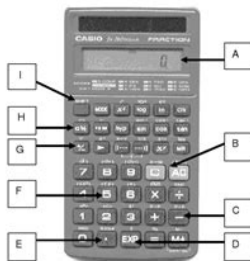

then probably have entered the wrong email address or your mailbox is too full. In addition, it may be that your ISP may have a maximum size for emails to receive. Check your email Please enter your email address. Users GuideBornbarch 10, 22848 Norderstedt, GermanyPage 5 Safety Precautions. Be sure to read the following safety precautions before using thisPage 6 Handling PrecautionsBefore using the calculator, slide its hard case downwards to. Page 8 k About the Display. Your calculator has a 31dot 96dot LCD screen. ExamplePage 12 k Initializing the Calculation Mode and OtherPerforming the following procedure initializes the calculation modePage 15 Deleting a Character or Function. Example To correct the expression 369 12 so it becomesIf an error message like “Math ERROR” or “Syntax ERROR”Input.<http://www.spinningtop.org.uk/uploads/elan-7e-manual.xml>

- **casio calculator user manual, casio calculator user manual pdf, casio scientific calculator user manual pdf, casio calculator watch user manual, casio graphing calculator user manual, casio scientific calculator user manual, 1.0, casio calculator user manual, casio calculator user manual pdf, casio scientific calculator user manual pdf, casio calculator watch user manual, casio graphing calculator user manual, casio scientific calculator user manual.**

APPENDIX B4

The Casio fx-260 Solar Calculator Guide

Page 18 2 2You can also incorporate values into. Page 20 3Page 23 Omitting a Final Closed Parenthesis. You can omit any closed parenthesis immediately precedingPage 26 Using Calculation HistoryCalculation history memory maintains a record of each calculationPage 27 Using Calculator MemoryPage 28 Inputting Answer Memory Contents into an Expression. Example To perform the calculations shown below. Page 29 Calculation Examples Using Independent MemoryPage 30 Using CALC. The CALC feature lets you input a calculation expression thatThis section explains how to use the calculator’s builtin functions.Page 35 k Converting an Input Value to theAfter inputting a value, press 1GDRG to display the. Page 36 Appendix to Your calculator performs differential calculations by approximatingWith , you can obtain the sum of an input fx expression for aPage 41 Rounding Function Rnd. This function rounds the value or the result of the expression in thePage 42 Check rounded result.Page 44 Complex Number CalculationsYou can use the following procedure to obtain