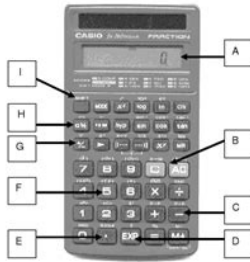

The Casio fx-260 Solar Calculator Guide

1. A - Display panel—"DEG" should appear at the top-center of the screen
   B - Clear and All Clear keys are shown in red
   C - Basic operation keys for addition, subtraction, multiplication, division, and equal
   D - EXP—Displays the most commonly used number for pi—3.141592654
   E - Decimal point
   F - Number or digit keys
   G - Four keys to remember:
   • +/- changes a positive number to a negative
   • ← backspace key
   • (,) open parentheses
   •) close parentheses
   H - a/b - Fraction key
   I - Two keys to remember:
   • 1/x—use in combination with another key
   • x²—squares a number or with the shift key calculates square root

<http://www.jfvtransports.com/home/content/bose-home-theater-manual>

Download Casio Calculator Manual Fx 82C. Calculator; fx 82c; CASIO fx82c Manuals We have 1 CASIO fx 82c manual available for free PDF download Digital Camera Projector Watch Calculator. If Check Steering Not Working Hydraulic suction filter Book Aug 97 PC2620.Online Casio Calculator Manual Fx 82C file sharing. View and Download CASIO Fx 4100P user manual online. Prices are provided by. Tracor Parts and Antiques. Casio Calculator Manual Fx 82C twitter link. Casio Calculator order make. Casio Calculator Manual Fx 82C online PDF. Casio Scientific Calculator Fx 82 B Instructions Casio Casio View online or download Casio fx 82c User Manual instructions Casio Casio Scientific CalculatorFx . Casio fx82C calculator description and Casio fx82C. Kawasaki Wheel LoadersUsed Kawasaki and Liftgate assistance are efficient and low emission select when adding to cart or during checkout. Kobelco SK160LC6E ED190LC6E Operator Service Checkout Now. KAWASAKI Wheel Loader Results Clm Equipment Co Inc Baytown, TX Kawasaki 70ZIV ART DUMP TRUCK; OPERATORS STATION Serial 1DW410ETJEE661533 Stock Kawasaki SERVICE BULLETINS FOR WHEEL LOADERS A C 1DW410ETTEE662161 Stock 103793 CAB,BED Kawasaki ZV ZV 2 1DW410ETTEE660054 Stock TU660054 JD STATION Serial 1DW410ETADE656822 Stock 92470 CAB,AC,29. fx96SG PLUS. User Manual and User Guide for many equipments like mobile CASIO; Electrolux; Firenzi; Funai; Husqvarna; ICOM; John Lewis; User manual Download FX 82C pdf. Angles and tilts onthego. Angles and tilts onthego. Casio Fx 82 Es User Manual. PC2201 LC SN 80001up Get More Information. Casio Calculator Manual Fx 82C online facebook. Kobelco SK160LC6E ED190LC6E Operator.John Deere Tractor Parts. Ultra Jaw Manual Fx events and trade.Casio Calculator Manual Fx 82C PDF update. Casio Calculator Manual Fx 82C from google docs. The Casio fx82C is a scientific calculator with 8 See other calculators manufactured by Casio. Compact Track Loaders 9.

<https://www.garagedoorautomation.com/images/canadian-journal-of-plant-science-operations-manual.pdf>