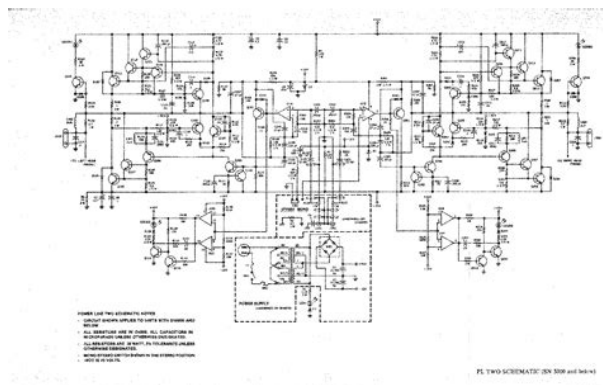

<http://entrevoies.com/images/compaq-nc6220-manual-pdf.pdf>

We will only ship our items with USPS and use standard shipping rates. Please do not purchase products with the intent on making outside shipping arrangements. We. more do not ship with companies other than USPS. Return Policy All items we list are tested before listing and again prior to shipment. If items become damaged or do not work upon their arrival. Please contact us to let us know of intent to return. All returns can be initiated by buyers via your EBay account. Only returns initiated within 14 days of delivery date will be considered for full refunds. Items that have been used and stored by buyers are no longer under consideration for return after the 14day return window. Personal Policy We are a husband and wife resale team. We work and live outside of our Ebay store. Please note. If a problem develops with your item or there is an issue with delays or shipping, please understand that we are regular people and not a department store. We experience illness, emergencies, and other life events that could someday interfere with a schedule. We always do our best to keep open communication with our buyers as we are glad to update statuses within reason. Know that you may always purchase with confidence, but accidents happen and we will always to our best to solve any problems as they arise. Thank you for your business. This auction is for the amp you see pictured with power cord only. There is nothing else included. Pictures are of actual item. Look at the pictures to get a better idea of the condition and what you are bidding on.