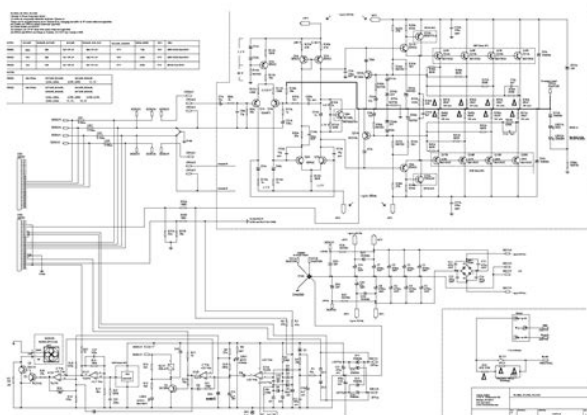

As such, this is a used unit, but in Brand New Condition. It was racked and left in rack until this auction. I will remove from rack once sold, but is still rack-mounted at this time. Feel it's safer where it's been. Here are pictures of it in rack, and turned on. Guaranteed not DOA. I record serial numbers for my protection. Please note that only the Crown XLS 602 Amplifier is included in the auction. This is just the rack it is currently residing in. All sales final. Selling in 3-day auction. Good luck. And happy bidding. Both channels driven. XLS 602 XLS 802 XLS 5000 1 kHz with 0.5% THD Stereo, 4 ohms per ch. 600W Stereo, 8 ohms per ch. 380W Bridge Mono, 8 ohms 1,200W Bridge Mono, 4 ohms. General Interest, Description. We extend this warranty period for 1 year beyond the manufacturer's as a token of our gratitude for shopping with us. We want to make sure that you don't get stuck with a lemon and will either replace or have the unit repaired by an authorized service center on our dime. You will be subject to a 15% restocking fee. Used Gear. All gear is tested prior to listing for sale. Any known issues will be mentioned in the item description. We work extremely hard to make sure that you have peace of mind when buying pre-owned gear. You will have 14 days from receipt of the item to test and make sure that everything meets your expectations. If the item is found to be defective, we will cover return shipping. You must contact us first to set up the RMA. Any used items returned for reasons other than functionality within this 14 days will be subject to a 20% restocking fee. We will bend over backwards to make sure that you are happy with your purchase. If you have any issues or questions at all, please email or call us. We are happy to assist. Shipping, Orders will be processed and handled within 1 business day in most cases. Orders placed before 1pm PST during our business hours generally are shipped the same day. We also offer expedited shipping.

If you have any special requests please contact us first. And we will do our best to accommodate you.