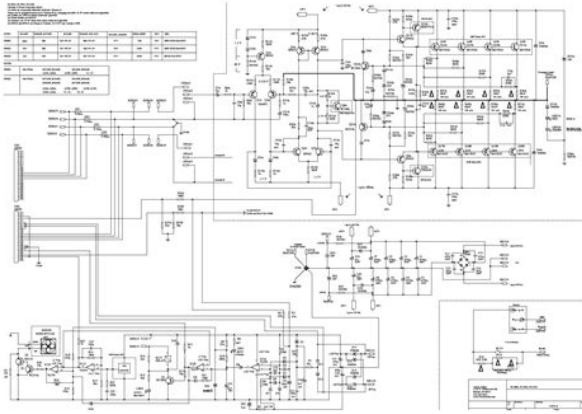

Power switch, power LED, and six LEDs which indicate signal, clip and fault for each channel. Inputs terminated Aweighted. Below rated power No weighting. Below rated power 100 dB 95 dB Total Harmonic DistortionTHD at 1 full bandwidth power.This amp is professional grade and built to last. No clipped signals were ever sent through it and its been rackmounted its entire life. The light scratches and scuffs from equipment mounting dont affect its reliability. Minimum Guaranteed Power per channel. Allsteel 2U chassis3U in the XLS. Inputs terminated Aweighted. Below rated power No weighting. Below rated power 100 dB 95 dB. Total Harmonic DistortionTHD at 1 full bandwidth power.This was used in my nonsmoking home studio. It was put in a rack once. There are absolutely no issues. It is a very good amp with little noise. Bid with confidence. Used, Cleaned, Bench tested. Minimum Guaranteed Power per channel. Power switch, power LED, and six LEDs which indicate.Inputs terminated Aweighted. Below rated power No weighting. Below rated power 100 dB 95 dB. Total Harmonic DistortionTHD at 1 full bandwidth power. Ventilation Flowthrough ventilation from front to back. Cooling Internal heat sinks with It has never been rack mounted or used on the road. It has only minimal blemishes. Mostly on the bottom. It operates correctly on both channels and has never been repaired. The radio is being sold as is WITH NO RETURNS. Good luck and happy bidding. If you require this packed to your specifications. You must contact me before you bid for.How I ship ONLY FEDEX. NO OTHER WAY. I will pack and ship your item the best I can to assure safe delivery and will insure for at least the value of the item. All new boxes. Every item is wrapped in shrink wrap. Front, sides and top. Small items will be wrapped in paper. Most items shipped next business day. FedEx tracking number will be sent. I accept PayPal. This item may be picked up at my location in Ft. Scott. Kansas if wanted.<http://daejonggyoyc.com/userfiles/20201017064248.xml>